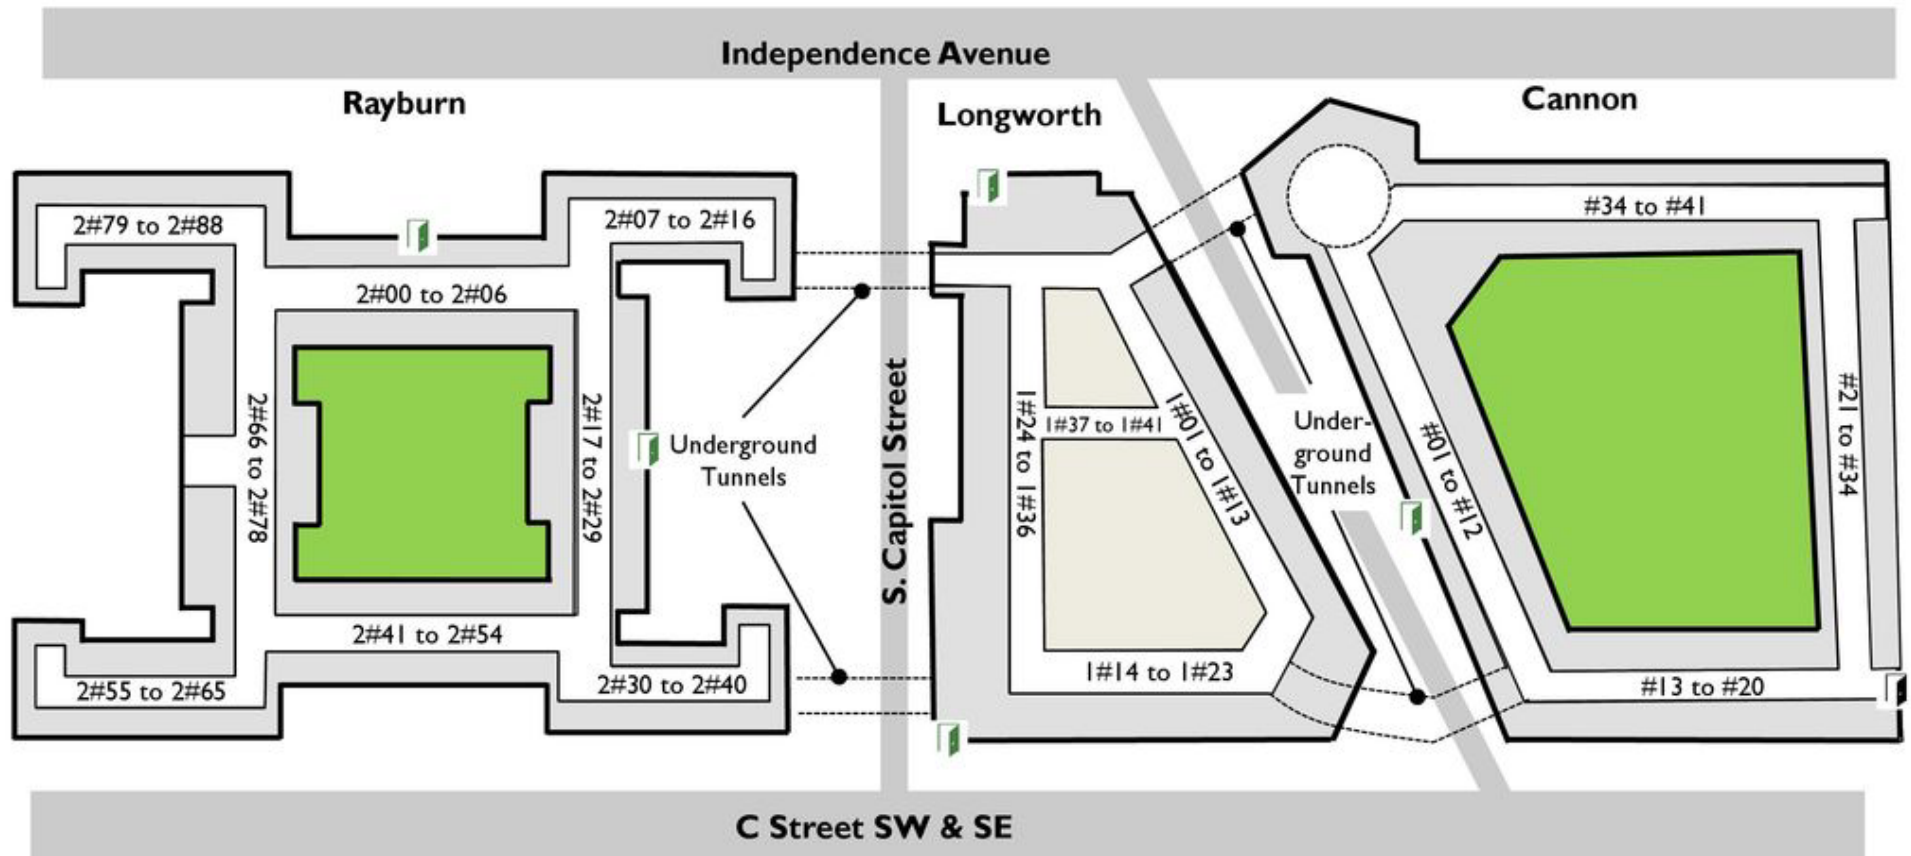

Inside the House Office Buildings

 Public, Handicapped Accessible Entrance
  Public Non-Handicapped Accessible Entrance
  Entrance Member/Staff-Only Until 10 AM

- Use the floor plans below to orient yourself once inside House office buildings; the floor plans are identical for different floors within the same building
- To identify offices, keep in mind that the first digit identifies the building (three digit numbers are in Cannon, four digit numbers starting with 1 are in Longworth, and four digit numbers starting with 2 are in Rayburn), the next number indicates building floor, and the last two numbers indicate specific office
- For example, Room 2255 is on the second floor of Rayburn

Inside the Senate Office Buildings

█ Public, Handicapped Accessible Entrance
 █ Public Non-Handicapped Accessible Entrance
 █ Entrance Member/Staff-Only Until 10 AM

- Use the floor plans below to orient yourself once inside Senate office buildings; the floor plans are identical for different floors within the same building
- To identify offices, keep in mind that the first two letters before the office number identify the building (e.g., "SR" is Senate-Russell), the next number indicates building floor, and the last two numbers indicate specific office
- For example, SD 249 is on the second floor of Dirksen.